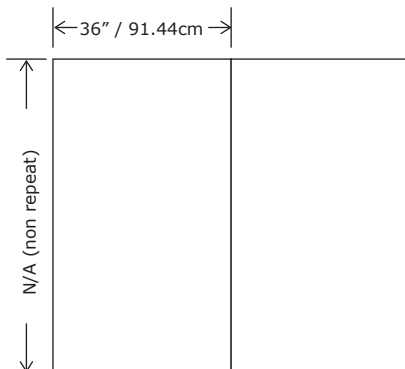

AUSARA

Technical Data Sheet

CINTI

Corn Husk Marquetry wallcovering

Note : The portrayed colours may differ from reality.

CIN001SC

CIN001IN

CIN001MT

CIN001TP

CIN001AU

Apply the adhesive directly to the wall,
no need to humidify the back of
the wallcovering.

Straight match
No repeat design

Width of the
wallcovering.

Sold by the
metre/yard
with MOQ

References CIN001
Composition: Corn Husk, Pigment, non-woven polyester.
Weight: ± 650 g/m² (± 20.40 oz/sq yd)