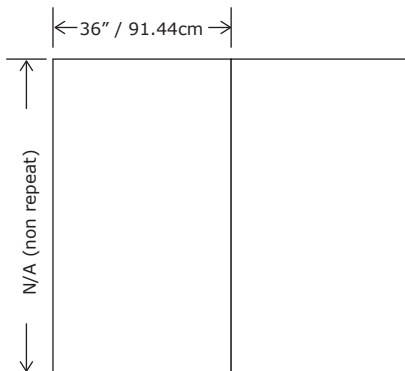

## Technical Data Sheet

CRAVETTE  
Handmade wallpaper

CRA001G

CRA001P

CRA001S

Note: : The portrayed colours may differ from reality.

References CRA001  
Composition: Pigment, Polyester textile.  
Weight:  $\pm 345 \text{ g/m}^2$  ( $\pm 14.06 \text{ oz/sq yd}$ )

Apply the adhesive directly to the wall,  
no need to humidify the back of  
the wallcovering.

Straight match  
No repeat design

Width of the  
wallcovering.

Sold by the  
metre/yard  
with MOQ

Please contact for more informations.