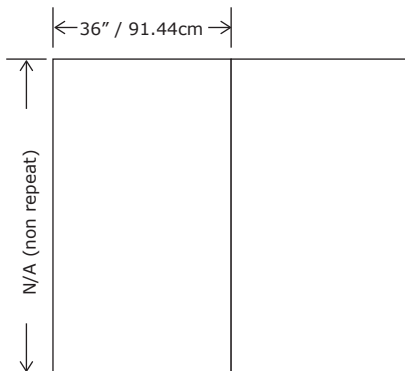

AUSARA

Technical Data Sheet

CRAVETTE
Handmade wallpaper

CRA002G

CRA002S

Note: : The portrayed colours may differ from reality.

References CRA002
Composition: Pigment, Polyester textile.
Weight: $\pm 345 \text{ g/m}^2$ ($\pm 14.06 \text{ oz/sq yd}$)

Apply the adhesive directly to the wall,
no need to humidify the back of
the wallcovering.

Straight match
No repeat design

Width of the
wallcovering.

Sold by the
metre/yard
with MOQ

Please contact for more informations.