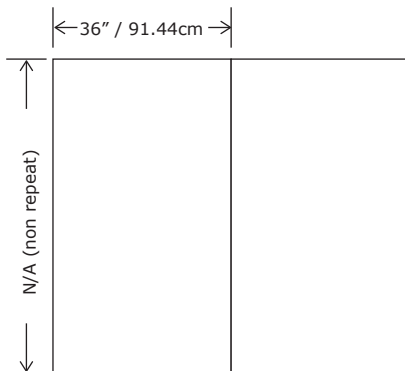

AUSARA

Technical Data Sheet

CRAVETTE
Handmade wallpaper

CRA003P

CRA003S

Note : The portrayed colours may differ from reality.

Apply the adhesive directly to the wall,
no need to humidify the back of
the wallcovering.

Straight match
No repeat design

Width of the
wallcovering.

Sold by the
metre/yard
with MOQ

References CRA004
Composition: Pigment, Polyester textile.
Weight: $\pm 345 \text{ g/m}^2$ ($\pm 14.06 \text{ oz/sq yd}$)